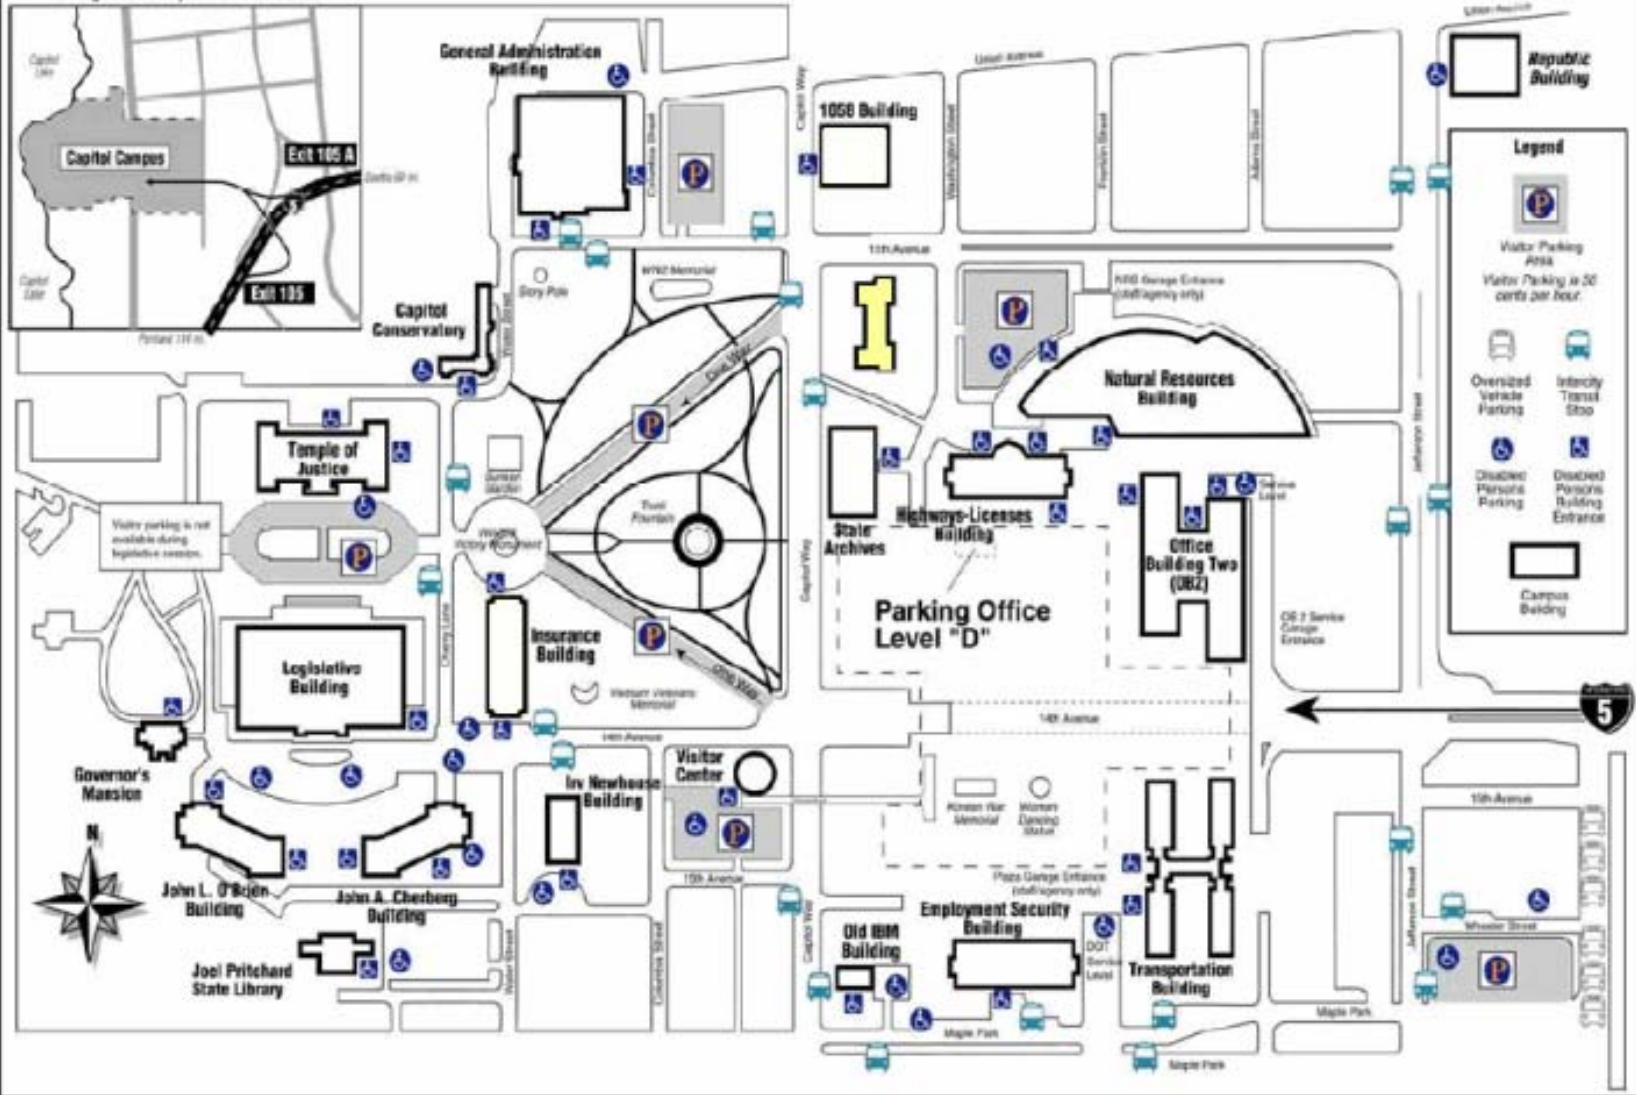

Welcome to the Washington State Capitol Campus

Getting to the Campus from Interstate 5