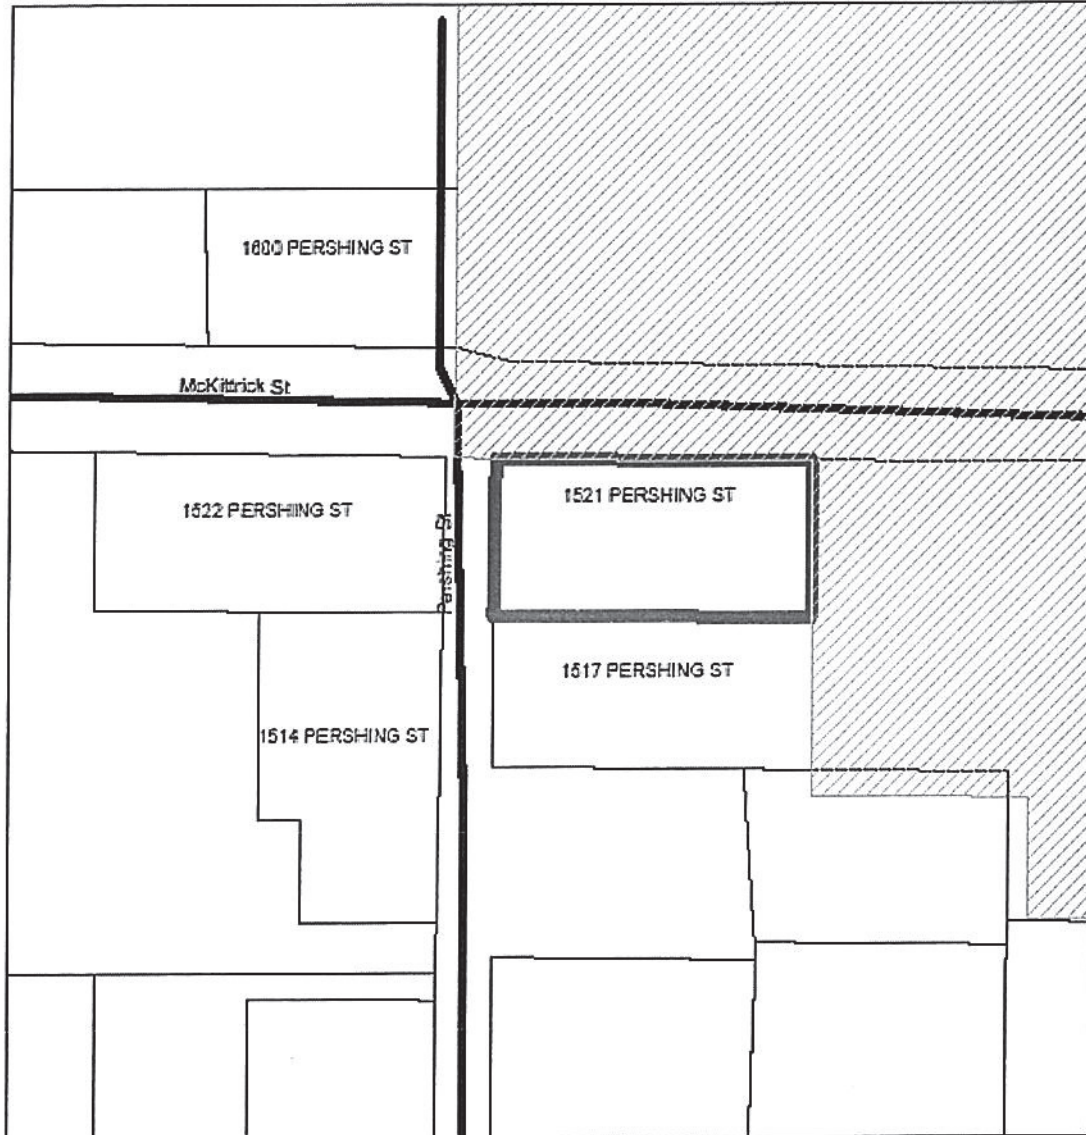

Exhibit B LaVergne Annexation

Legend

 City Limits

 LaVergne Annexation Proposed Boundary

 Parcels

 Streets

 Urban Growth Area

0 50 100 200 Feet