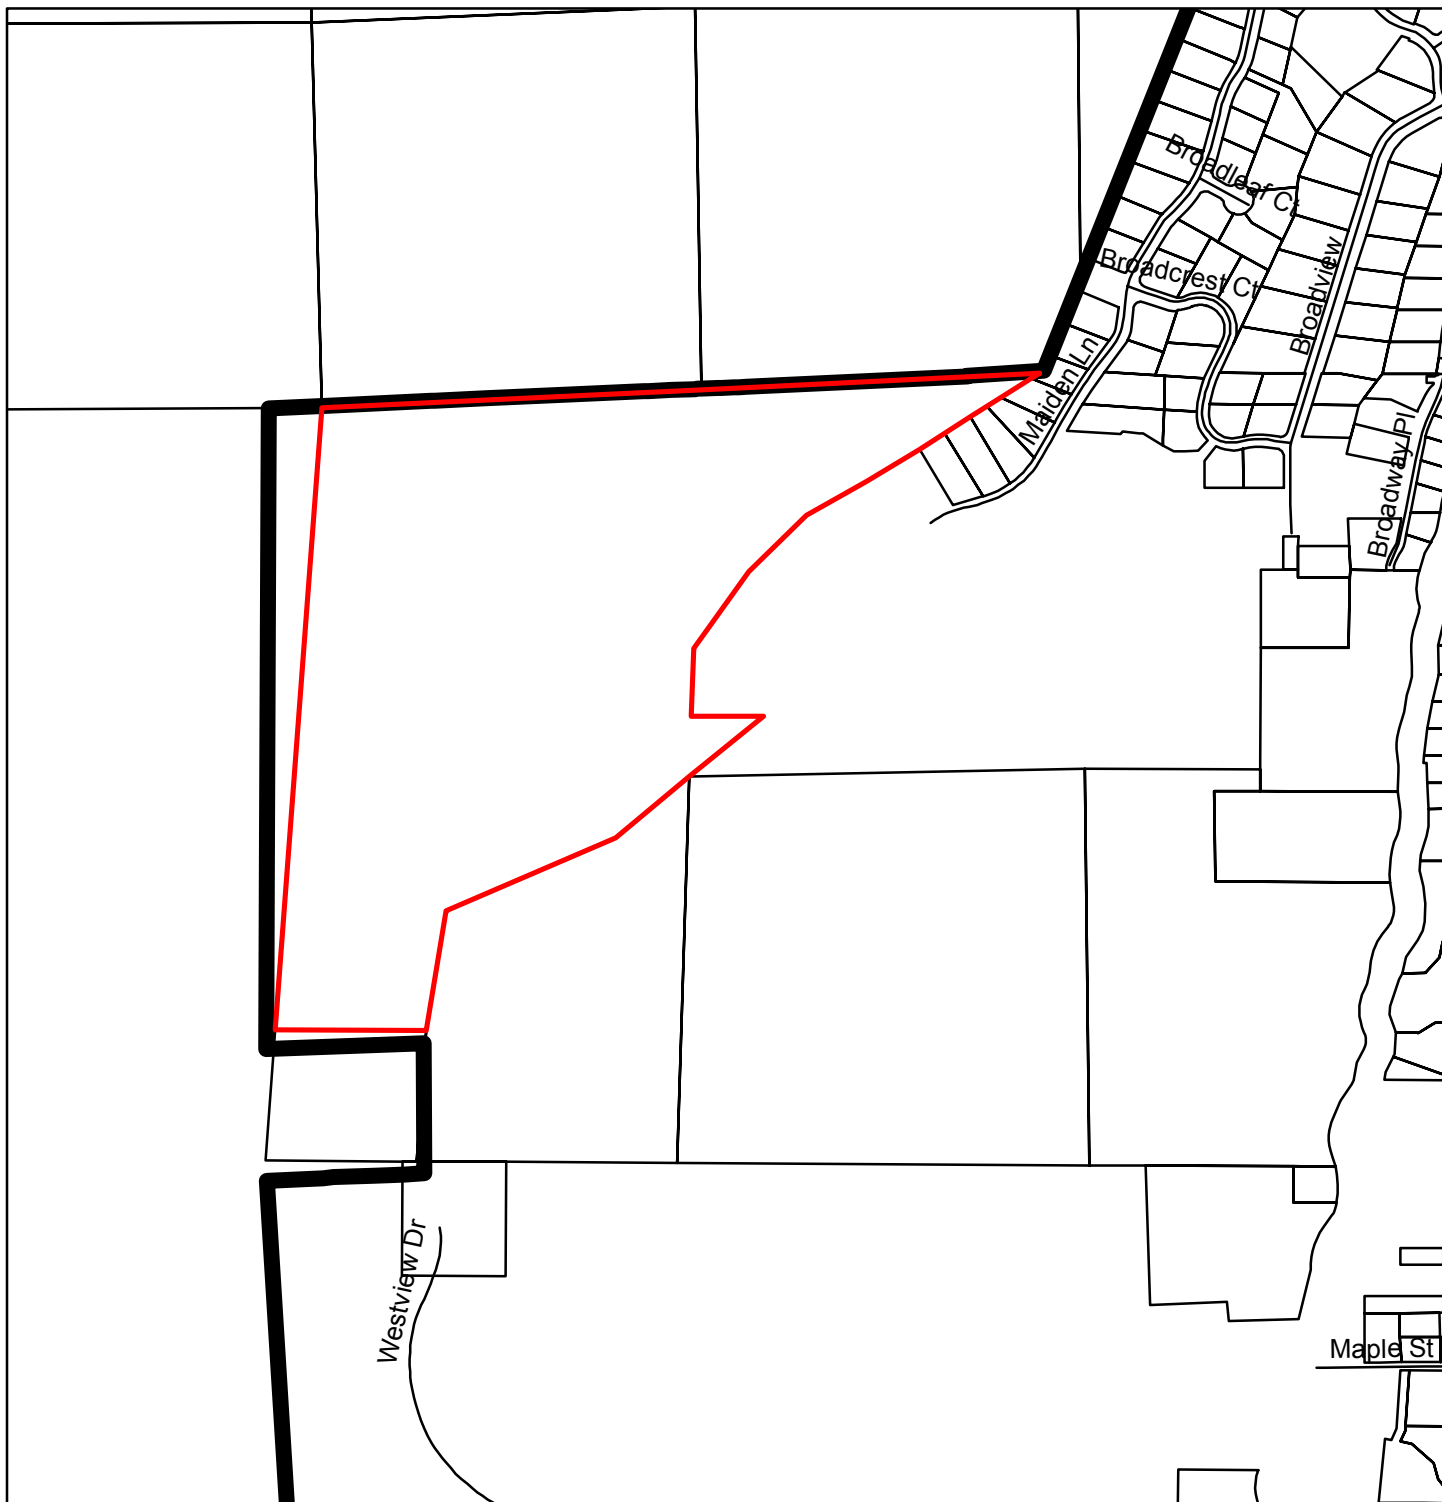

Exhibit B

Map of Proposed Chelan-Douglas Land Trust Annexation Area

Legend

-  Proposed Annexation Area
-  Current City Limits
-  Parcels
-  Streets
-  Urban Growth Area

0 500 1,000 Feet