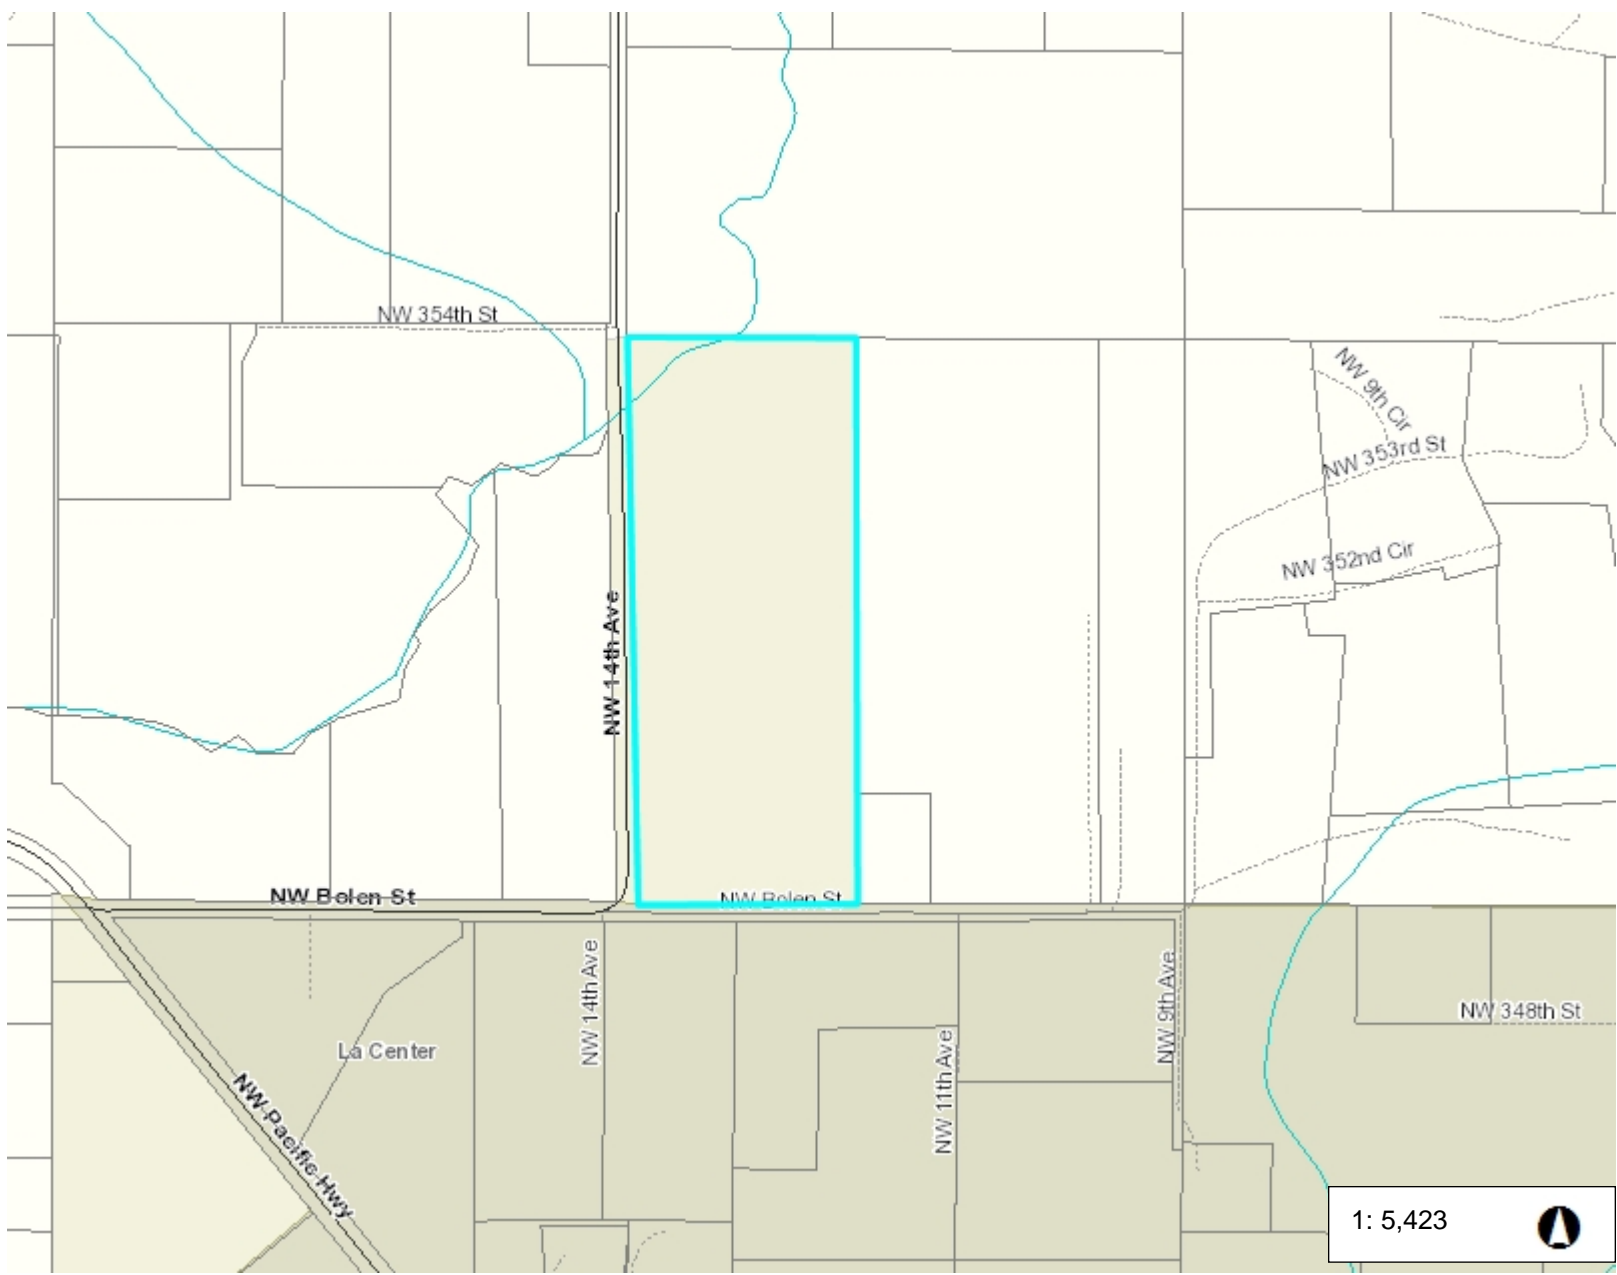

Bolen Annexation

Legend

-  Taxlots
-  Cities Boundaries
-  Urban Growth Boundaries

Notes:

1: 5,423 

WGS_1984_Web_Mercator_Auxiliary_Sphere
 Clark County, WA. GIS - <http://gis.clark.wa.gov>

This map was generated by Clark County's "MapsOnline" website. Clark County does not warrant the accuracy, reliability or timeliness of any information on this map, and shall not be held liable for losses caused by using this information.