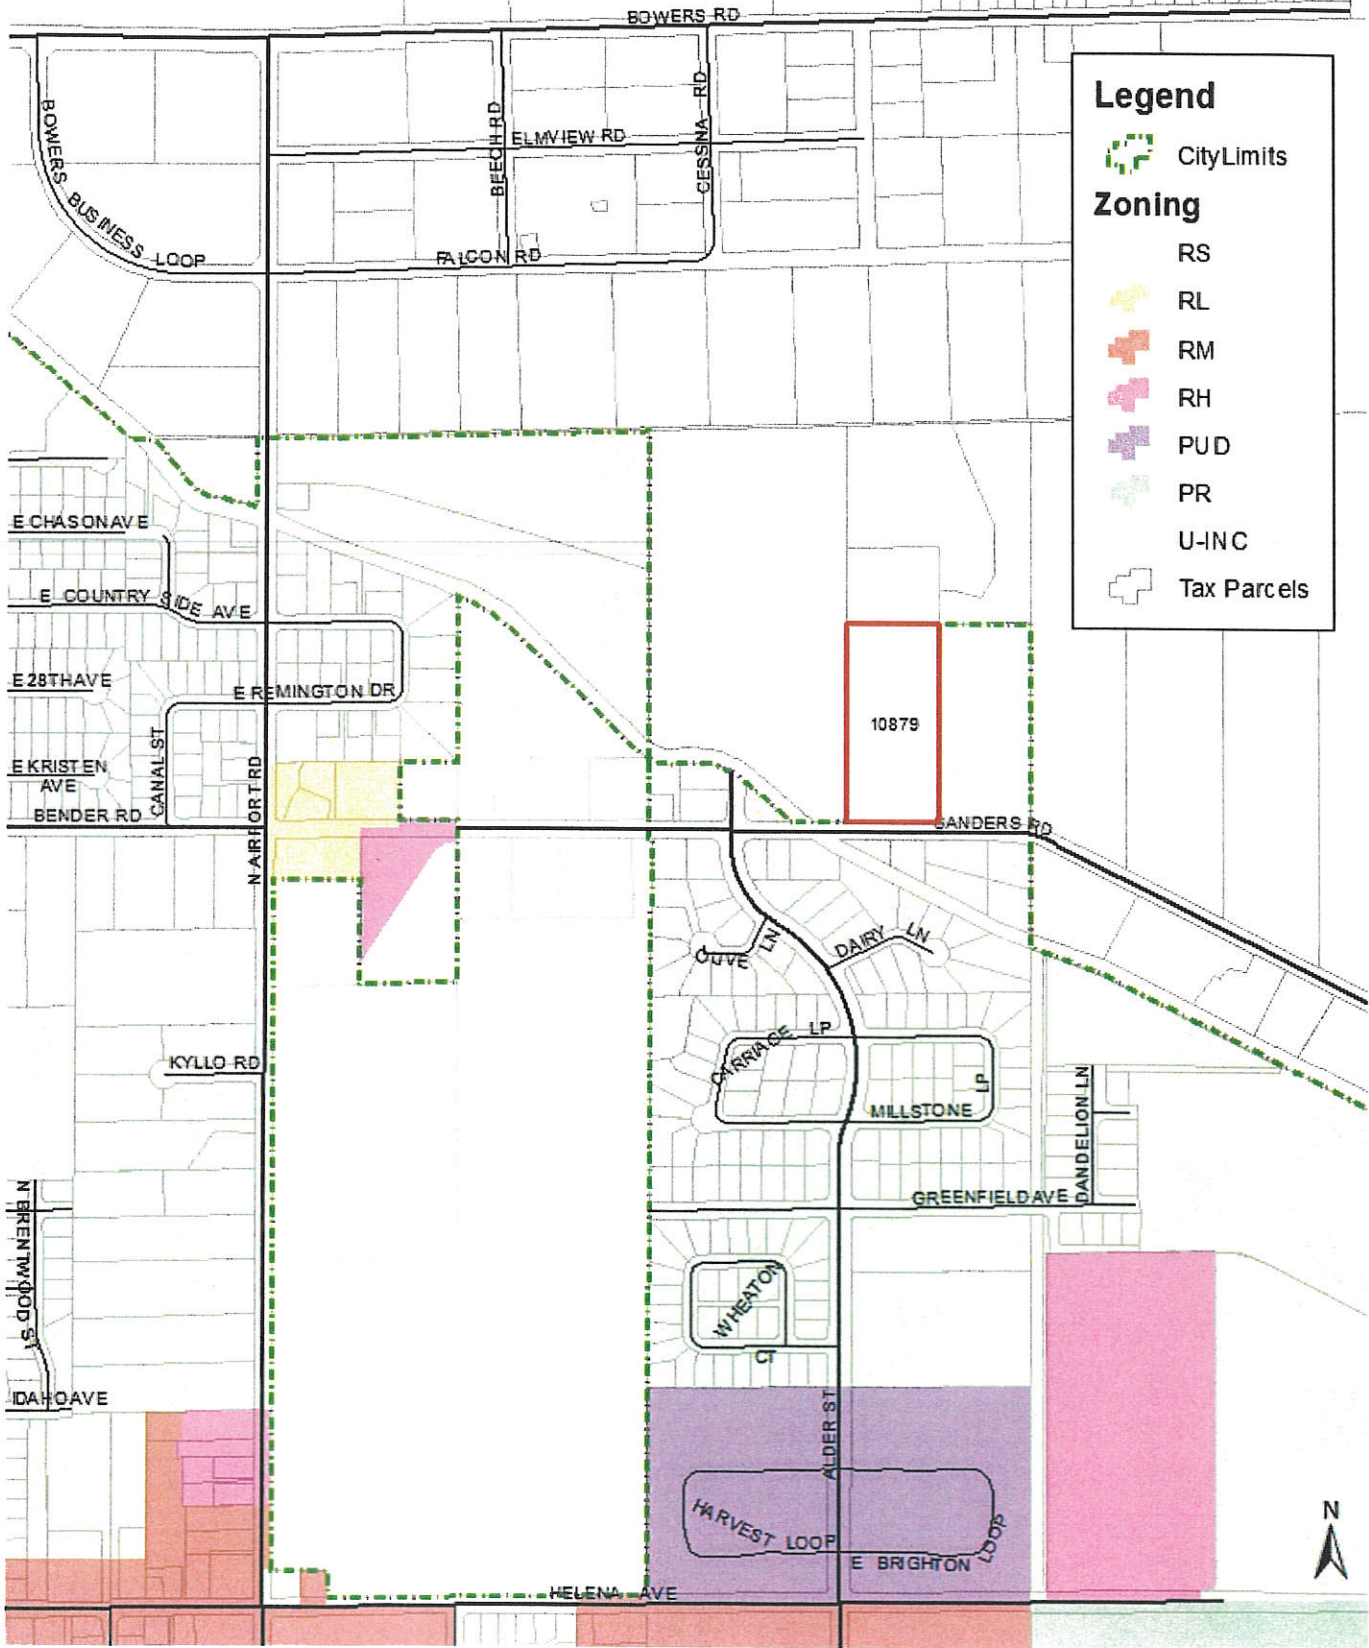

City of Ellensburg Annexation Area - Parcel 10879

Legend

- CityLimits
- Zoning**
- RS
- RL
- RM
- RH
- PUD
- PR
- U-INC
- Tax Parcels