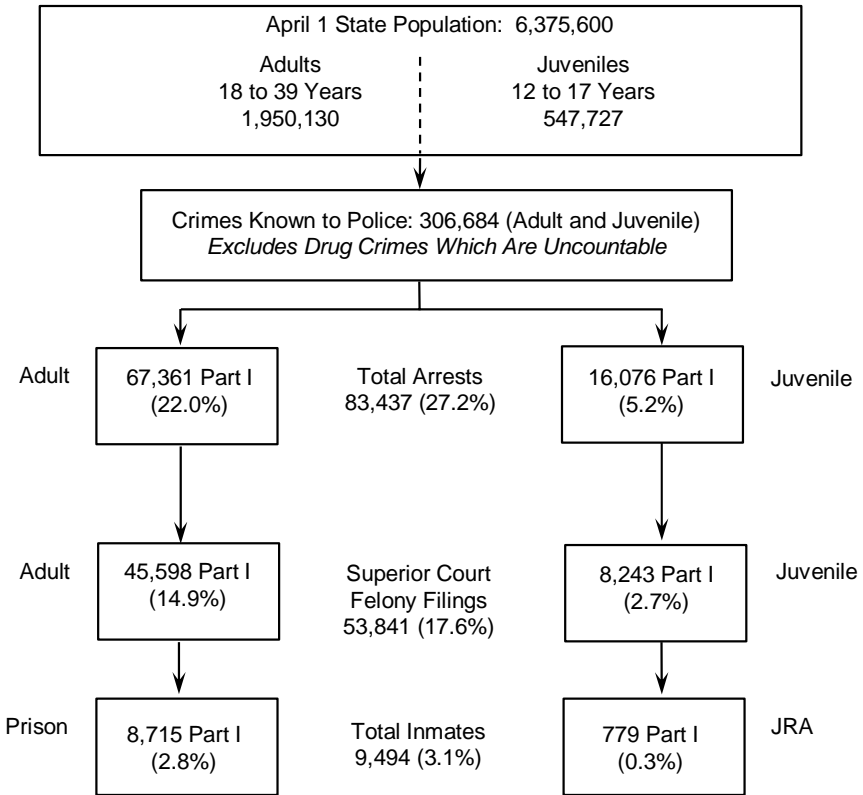

WASHINGTON CRIMINAL JUSTICE SYSTEM: 2006

Source: Caseload Forecast Council (360) 902-0089

Internet Homepage: <http://www.cfc.wa.gov/>

Notes: All data are calendar year data.

Juvenile probation is an estimated figure.

There were an additional 146 JRA commitments for misdemeanor offenses.

JRA: Juvenile Rehabilitation Administration.